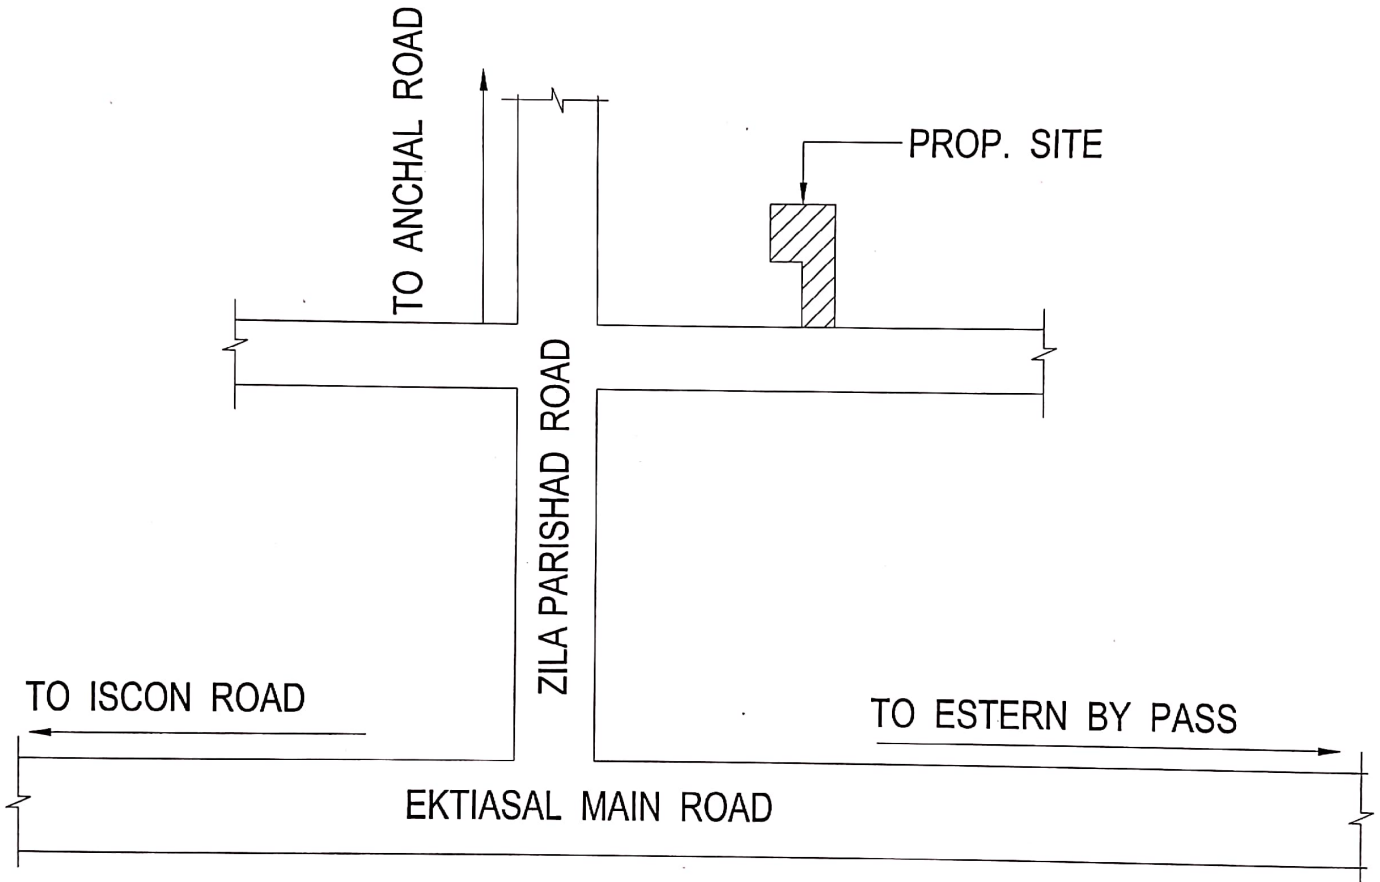

LOCATION PLAN FOR SHYAMAL ROY:-

G.P.S.:-

LAT -26.734416

LONG. -88.450416

KEY PLAN

NOT TO SCALE

Craftsman Ventures

Sanjay Kumar
Partner